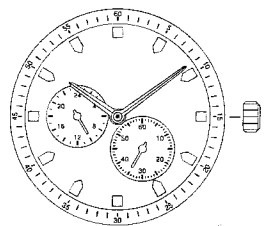

MECHANICAL

BASIC - Automatic

3 Hands Date

3 Hands Day / Date

11 1/2'''

8215

height 5.67mm / 21 jewels
automatic and hand winding
quick date setting

8205

height 5.67mm / 21 jewels
automatic and hand winding
quick day / date setting
bilingual weekday

[82xx]

case all compatible
(height 5.67mm)

8 3/4'''

6T51

height 5.68mm / 21 jewels
automatic and hand winding
quick date setting / easy day setting
bilingual weekday

Gilt

Gilt version available

FINE FINISHING - Automatic

11 1/2'''

3 Hands Date

821A

height 5.67mm / 21 jewels
automatic and hand winding
quick date setting

3 Hands Date / 24 H

8217

height 5.67mm / 21 jewels
automatic and hand winding
quick date setting

2 Hands /
Small Second

8245

height 5.67mm / 21 jewels
automatic and hand winding

2 Hands /
Small Second / 24 H

8247

height 5.67mm / 21 jewels
automatic and hand winding