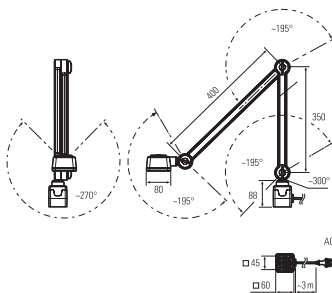

Lampenlebensdauer in Betriebstunden (L80/B10)

LED Arbeitsplatzleuchte  
LED workplace luminaire

**CENALED SPOT AC, Gelenkarm (adjustable arm)**

**Item number:** 121012-12  
**EAN:** 4260556623757

<b>Order number:</b>	121012-02
<b>Model:</b>	CENALED SPOT
<b>Type:</b>	LED workplace luminaire with adjustable arm
<b>Illuminant:</b>	High Power LED
<b>Power consumption:</b>	~9 W
<b>Lamp luminous flux:</b>	1120 lm
<b>Lamp luminous efficiency:</b>	134 lm/W
<b>Light distribution:</b>	direct
<b>Light colour:</b>	neutral white (5000K)
<b>Connected load:</b>	100-305V AC $\pm$ 10%, 50-60 Hz
<b>Power supply:</b>	inbuilt
<b>Connection (connector):</b>	connection cable 3 m with SCHUKO plug CEE 7/7
<b>Degree of protection:</b>	IP65
<b>Class of protection:</b>	I
<b>Beam angle (optics):</b>	30°
<b>Operating temperature:</b>	-10... +50 °C
<b>Colour rendering (Ra):</b>	> 80
<b>Lamps lifetime:</b>	> 60,000 h
<b>Housing material:</b>	aluminium (powder finished)
<b>Cover material:</b>	ESG 3,8 mm, shatterproof
<b>Length adjustable arms [A]:</b>	350 mm / 400 mm
<b>Base height (B):</b>	88 mm
<b>Weight (net):</b>	1400 g
<b>Gross weight:</b>	2600 g
<b>Risk group (DIN EN 62471):</b>	free group
<b>Mounting accessories:</b>	magnet holder plate optional
<b>Dimmable:</b>	yes, via push button at the luminaire head, ON/OFF and dimming
<b>Marking:</b>	CE
<b>Made in:</b>	Germany