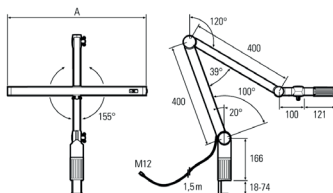

Lamps lifetime in operation hours (L80/B10)