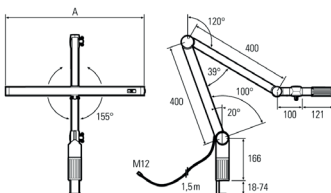

Lampenlebensdauer in Betriebstunden (L80/B10)